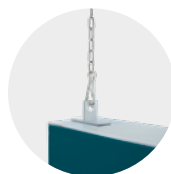

36" x 36"

24" x 24"

36" x 18"

Easily clip on chains to install the SEG display.

Pull tab lets you quickly remove SEG panel from the frame.

AERIAL SEG

Put your brand where it can't be missed: overhead! This ceiling-mounted kit features beautifully vibrant graphics that hang from two chains to capture every eye in the room.

- Hangs from the ceiling with the included mounting kit, which features two 102" chains, two mounting brackets and a set of ceiling anchors
- SEG for easy graphic panel installation
- 2.375" frame depth
- Artwork is dye sublimated on recycled polyester knit
- 100% recycled media is made with fibers recycled from plastic bottles
- Includes two graphic panels for a double-sided display

AERIAL SEG GLO

This light-up display is a marketing powerhouse that hangs from the ceiling. Elevate your message overhead and emphasize it with a pleasant glow.

- Hangs from the ceiling with the included mounting kit, which features two 102" chains, two mounting brackets and a set of ceiling anchors
- SEG for easy graphic panel installation
- 2.375" frame depth
- Artwork is dye sublimated on backlit woven polyester
- Includes two graphic panels for a double-sided display
- Plugs into any standard USA outlet
- A power button on the frame allows the sign to be turned on and off with a touch of your finger
- Power cord comes out of the top of the display to prevent tangles