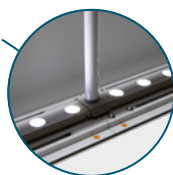

Included hard case with wheels is foam-lined to protect your SEG during storage and transport. See website for sizing information.

LED lights on the top and bottom of the frame create a glow effect.

PREMIER SEG GLO

Illuminate your back wall with this LED lit SEG display!

- Artwork is dye sublimated on backlit woven polyester
- Includes two graphic panels for a double-sided display
- SEG for easy graphic panel installation
- 4.75" frame depth
- Includes foam-lined hard case with wheels
- Plugs into any standard USA outlet
- Tool-free assembly