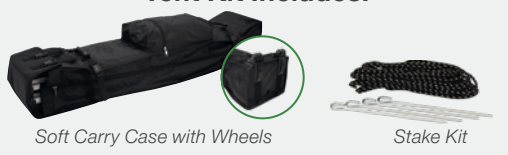

USD MSRP (C)

TAILGATER

Show off your team spirit with this fantastic combination of tailgating products.

- Outdoor Fitted Table Throw works well in any environment
- Standard Tent kit provides shade at your event
- Outdoor Event Cooler holds up to 40 lbs. of ice to keep your beverages cold
- Premium Razor Sail Sign maximizes your advertising space
- Sail Sign mount works with your Standard tent frame

Table not included in package

Tent Kit Includes:

Soft Carry Case with Wheels

Stake Kit

Item #390025 - Tailgater Total Show Package

Total Show Package Includes:		Price		Price	
240612	10' Standard Tent Kit (Full-Color Imprint, 2 Locations)	716.00	190672	13' Premium Razor Sail Sign Kit (Single-Sided with Ground Spike)	348.75
107060	6' Outdoor Fitted Table Throw	415.25	240521	Sail Sign Mount for Standard Tent Frame	39.39
280240	Outdoor Event Cooler Kit	510.00		4 Setup Fees	80.00
Special pricing, substitutions not allowed				Regular Price	2499.99
				Special Package Price	1826.00
				SAVE	283.39