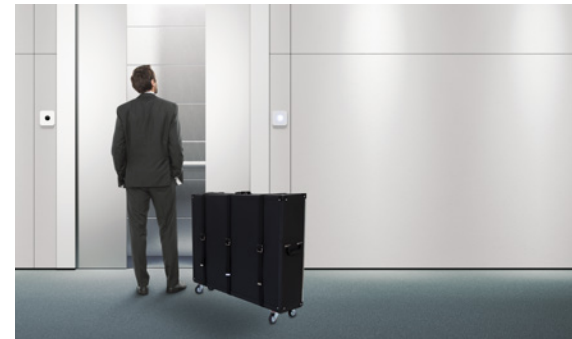

Hard Cases

Item #	Description	Product Size	Product Wt.	1	2-5	6-11	12-24
220150	10' or 15' Tent Hard Case with Wheels	16.25"W x 66.88"H x 16.5"D	22 lbs.	371.00	363.50	356.25	345.00
220395	Deluxe Hard Case with Wheels	45.75"W x 22"H x 9.125"D	27.4 lbs.	840.50	823.50	798.50	781.50
220396	Deluxe Hard Case with Wheels	56.5"W x 26.75"H x 9.125"D	43.4 lbs.	1050.00	1029.00	998.00	977.00
220018	Display Hard Carry Case	39"W x 27.25"H x 4.5"D	10 lbs.	394.25	386.25	374.50	366.50
220020	Floor Display Hard Case with Wheels	45.5"W x 36.25"H x 9.25"D	32.4 lbs.	696.00	682.00	661.00	647.00
220023	Floor Display Hard Case with Wheels	55.75"W x 26"H x 10.25"D	25 lbs.	721.00	706.50	685.00	670.50
220397	Modular Hard Case with Two Wheels	15"W x 46.5"H x 8.625"D	9 lbs.	395.00	387.00	375.25	367.25
220398	Modular Hard Case with Four Wheels	15"W x 46.5"H x 13.375"D	12 lbs.	545.00	534.00	518.00	507.00
220017	Oval Hard Case with Wheels	26.25"W x 38.5"H x 17.5"D	24 lbs.	535.50	521.00	507.00	493.00
220024	Round Hard Case with Wheels	15"W x 42"H x 18.5"D	13.5 lbs.	336.75	330.00	320.00	313.25
220011	Square Hard Case with Wheels	15.5"W x 41.25"H x 17"D	22.25 lbs.	464.00	454.75	441.00	431.50

Hard cases cannot be imprinted.

USD MSRP (C)

when ordered before 2 pm central

**HARDWARE SHIPS
SAME DAY**

Prices are subject to change. Visit showdowndisplays.com for current pricing, graphic templates, product videos and assembly instructions.
Setup fee: $20.00(G); no setup fee on orders placed via our website. See pages 216-219 for order details.

SHOWDOWNDISPLAYS.COM · ASI 87188 · PPAI 254687 · SAGE 67383 · PPPC 20101202