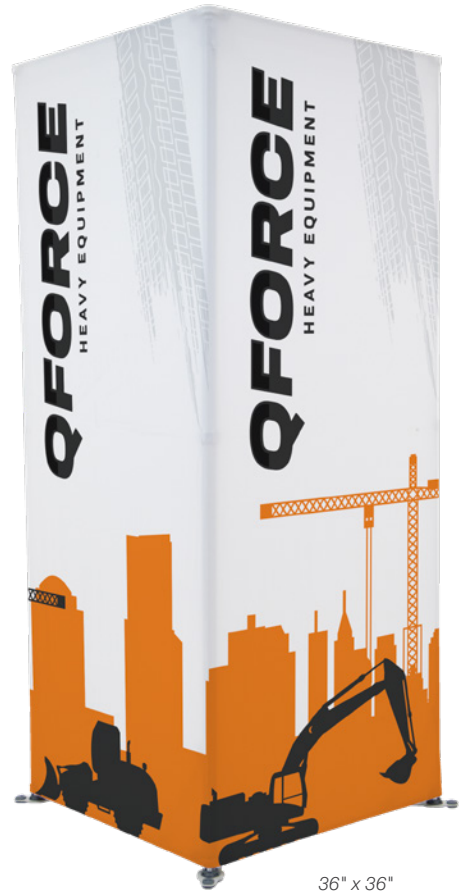

20" x 20"

36" x 20"

36" x 36"

Keep a smaller footprint by displaying with feet pointing towards the inside of the tower.

TRIGA® Go Towers

Item #	Description	1	2-5	6-11	12-24
255500	20" x 20" Kit	1900.00	1824.00	1748.00	1672.00
255503	36" x 20" Kit	2100.00	2016.00	1932.00	1848.00
255506	36" x 36" Kit	2230.00	2141.00	2052.00	1962.00

Setup fee: \$20(G)

Pricing is subject to change.

Kit Includes: Hardware, Graphic Panel and Soft Carry Case

USD MSRP (C)

Description	Product Size	Finished Graphic Size	Product Wt.	Media
20" x 20"	24.5"W x 96.25"H x 24.5"D	view online template	30 lbs.	recycled polyester knit
36" x 20"	42"W x 96.25"H x 24.5"D	view online template	33 lbs.	recycled polyester knit
36" x 36"	42"W x 96.25"H x 42"D	view online template	36 lbs.	recycled polyester knit