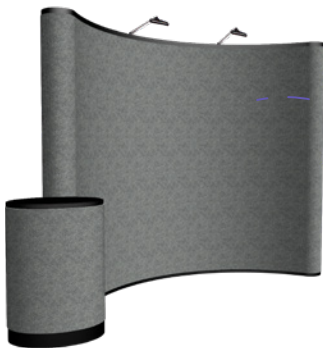

PANEL MATERIAL

Splash Pop-Ups

Face graphic panel

Block-Out Fabric

Block-out fabric is designed to prevent light from showing through the display. It is a good option for brightly lit areas.

Recycled Polyester Knit

Sustainable recycled polyester knit is made with fibers recycled from plastic bottles.

GeoMetrix Pop-Ups

Polyester Double Knit

Stretches both ways to create a taut fit on GeoMetrix frames, giving you countless options for setting up a creative display.

Deluxe GeoMetrix 9-Quad Classic

Traditional Pop-Ups

Full fabric panels

Hook-and-loop-receptive Fabric

High-quality polyester fiber.

Laminated center mural panels with fabric end panels

Mural Panel

Titan™ no-curl laminated media is rigid so it will not wrinkle or curl.