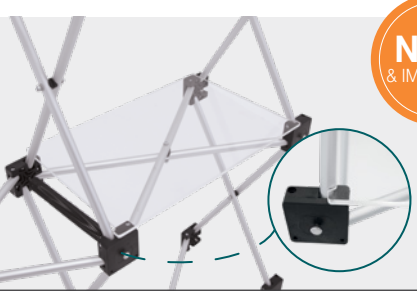

MICRO GEOMETRIX GRAPHIC PANELS

Graphic panels can be ordered separately so you can create a look that's uniquely yours.

- Designed to attach to the frame at specific angles (as shown)
- Artwork is dye sublimated on polyester double knit
- Graphic panels are finished with white stitching
- Hardware sold separately (complete frames only; see website for details)

Micro GeoMetrix Graphic Panels

Item #	Description	1
337009	Graphic Panel A	81.05
337010	Graphic Panel B	81.05
337011	Graphic Panel C	81.05
337012	Graphic Panel D	96.50
337013	Graphic Panel E	96.50
337014	Graphic Panel F	130.10
337015	Graphic Panel G	96.50
337016	Graphic Panel H	111.90
337017	Graphic Panel I	96.50
337018	Graphic Panel J	111.90
337019	Graphic Panel K	111.90

Setup fee: \$20(G) Pricing is subject to change.
 Micro GeoMetrix pegs hold up to 3 panels each. USD MSRP (C)
 View online templates for finished graphic sizes.

Graphic panels shown on partial frames for illustrative purposes only. Partial frames not available for purchase.

NEW & IMPROVED

Shelf design ensures a better fit for faster, easier installation.

Add-Ons

Micro GeoMetrix Shelf

Item #	Description	1	2-5	6-11	12-24
338069	Internal Clear Shelf	50.45	48.45	46.43	44.41

Pricing is subject to change. USD MSRP (C)
 Each shelf supports up to 5 lbs. Shelf size 14.5"W x 9.25"D.
 Compatible with frames equipped with locking arms only.