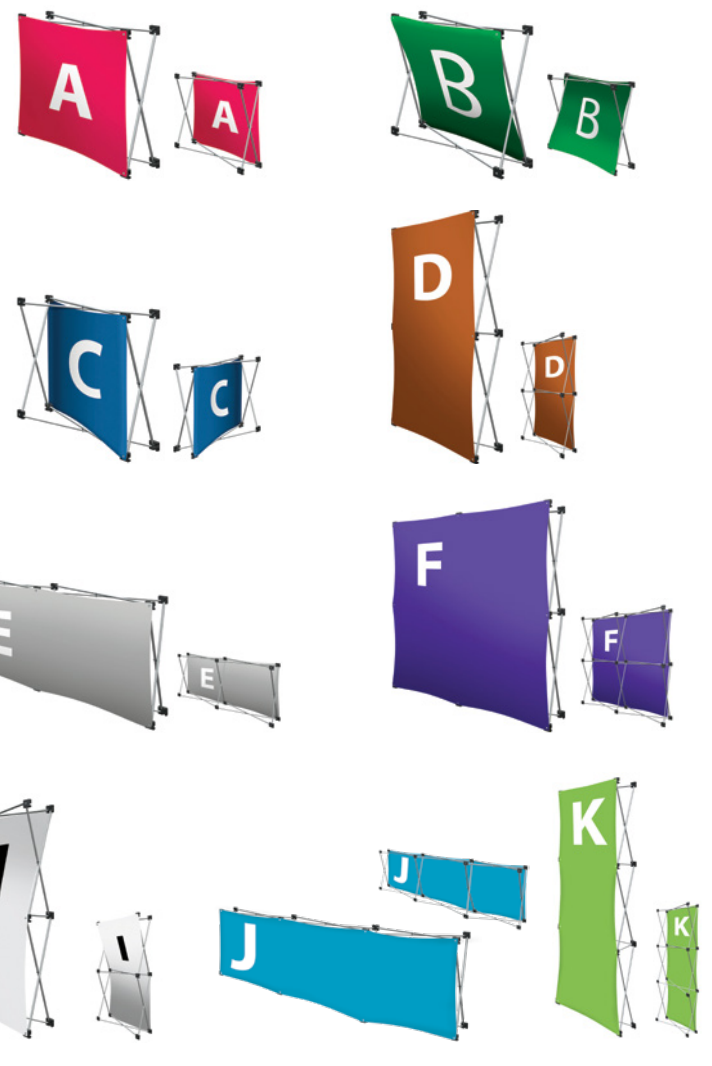

MICRO GEOMETRIX GRAPHIC PANELS

Graphic panels can be ordered separately so you can create a look that's uniquely yours.

- Designed to attach to the frame at specific angles (as shown)
- Artwork is dye sublimated on polyester double knit
- Graphic panels are finished with white stitching
- Hardware sold separately (complete frames only; see website for details)

Micro GeoMetrix Graphic Panels

Item #	Description	1
337009	Graphic Panel A	81.05
337010	Graphic Panel B	81.05
337011	Graphic Panel C	81.05
337012	Graphic Panel D	96.50
337013	Graphic Panel E	96.50
337014	Graphic Panel F	130.10
337015	Graphic Panel G	96.50
337016	Graphic Panel H	111.90
337017	Graphic Panel I	96.50
337018	Graphic Panel J	111.90
337019	Graphic Panel K	111.90

Setup fee: \$20(G) Pricing is subject to change.
 Micro GeoMetrix pegs hold up to 3 panels each. USD MSRP (C)
 View online templates for finished graphic sizes.

Graphic panels shown on partial frames for illustrative purposes only. Partial frames not available for purchase.

NEW & IMPROVED

Shelf design ensures a better fit for faster, easier installation.

Add-Ons

Micro GeoMetrix Shelf

Item #	Description	1	2-5	6-11	12-24
338069	Internal Clear Shelf	50.45	48.45	46.43	44.41

Pricing is subject to change. USD MSRP (C)
 Each shelf supports up to 5 lbs. Shelf size 14.5"W x 9.25"D.
 Compatible with frames equipped with locking arms only.