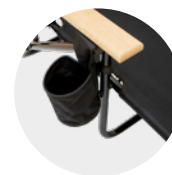

#### Stock South Beach Lounger Chair Colors

- Crimson PMS 186
- Azure PMS 286
- Black

*PMS colors are for reference only and may vary slightly from actual color.*

Features hook-and-loop secured removable pillow.

## RIO GRANDE BEACH CHAIR

Quickly settle in at the beach with this portable and adjustable beach chair.

- Supports up to 250 lbs.
- Hardwood armrests adjust to four positions
- Powder-coated steel frame
- Chair is constructed with rPET polyester
- Vibrant full-color imprint
- Folds flat and includes padded backpack straps for easy transport