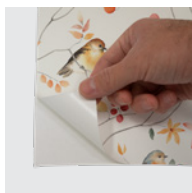

Removable Wallpaper

reinvent your space with this easy to apply, vibrantly printed PVC-free removable wallpaper

- available in two sizes
- indoor use only
- removes without leaving residue
- slight weave texture and matte finish helps cover surface imperfections
- wallpaper panels are reinforced with synthetic fibers for durability
- panels have a 1/4" overlap for graphic alignment; professional installation recommended
- clean with damp towel, mild dish soap and water; no ammonia products
- custom sizes available (call for quote; restrictions may apply)

281330 24"W x 9'H print | 24 x 108 in 1 lb.

281331 24"W x 12'H print | 24 x 144 in 1.25 lbs.