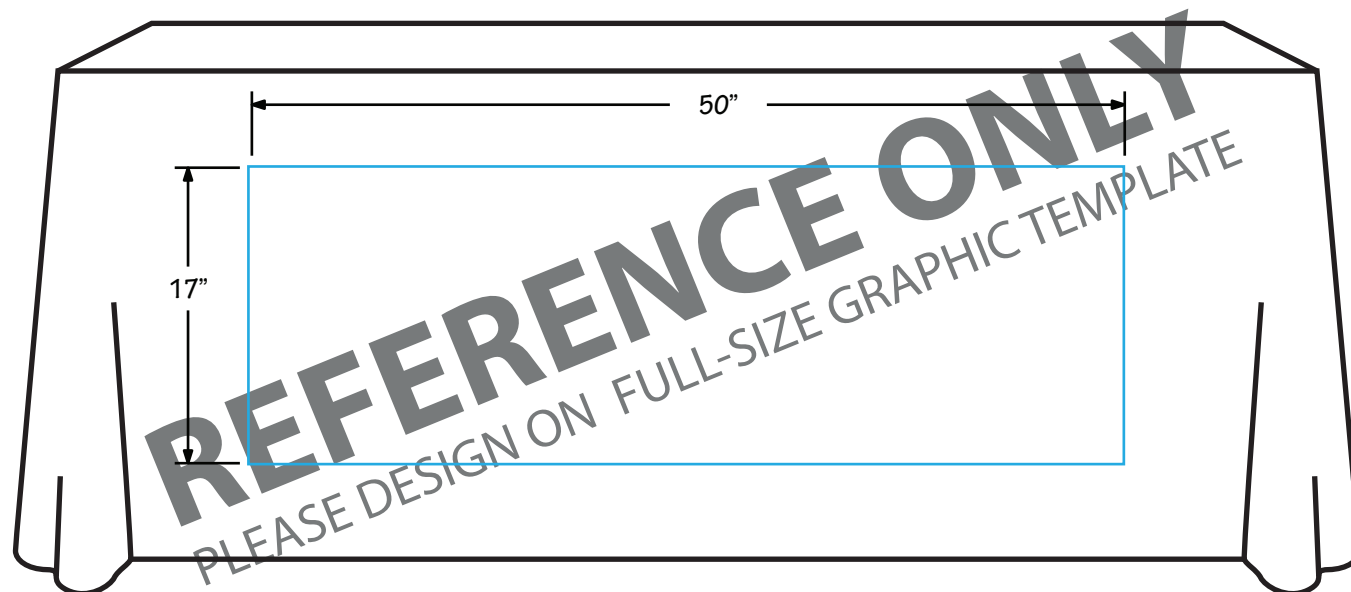

6ft Economy Throw (Thermal Imprint)

Full color digital: 106002
24hr QS/full color digital: 106030

- Art must be vector
- All fonts must be outlined

PLEASE SEE FULL SIZE GRAPHIC TEMPLATE FOR THERMAL IMPRINTING SIZE REQUIREMENTS

TEMPLATE KEY

BLEED AREA

N/A
(no bleed on this product)

FINISHED SIZE

N/A

SAFE AREA

50"W x 17"H

Using PMS colors in your art is recommended but an exact match cannot be guaranteed.

FRONT VIEW

BACK VIEW

ACCEPTABLE FILE FORMATS:

Vector lines

Vector image

- Adobe Illustrator (.ai, .pdf, .eps)
- All Fonts Outlined
- Images Embedded

Raster image

- Adobe Photoshop (.psd, .tif, .jpg)
- 200 DPI at 100% Scale