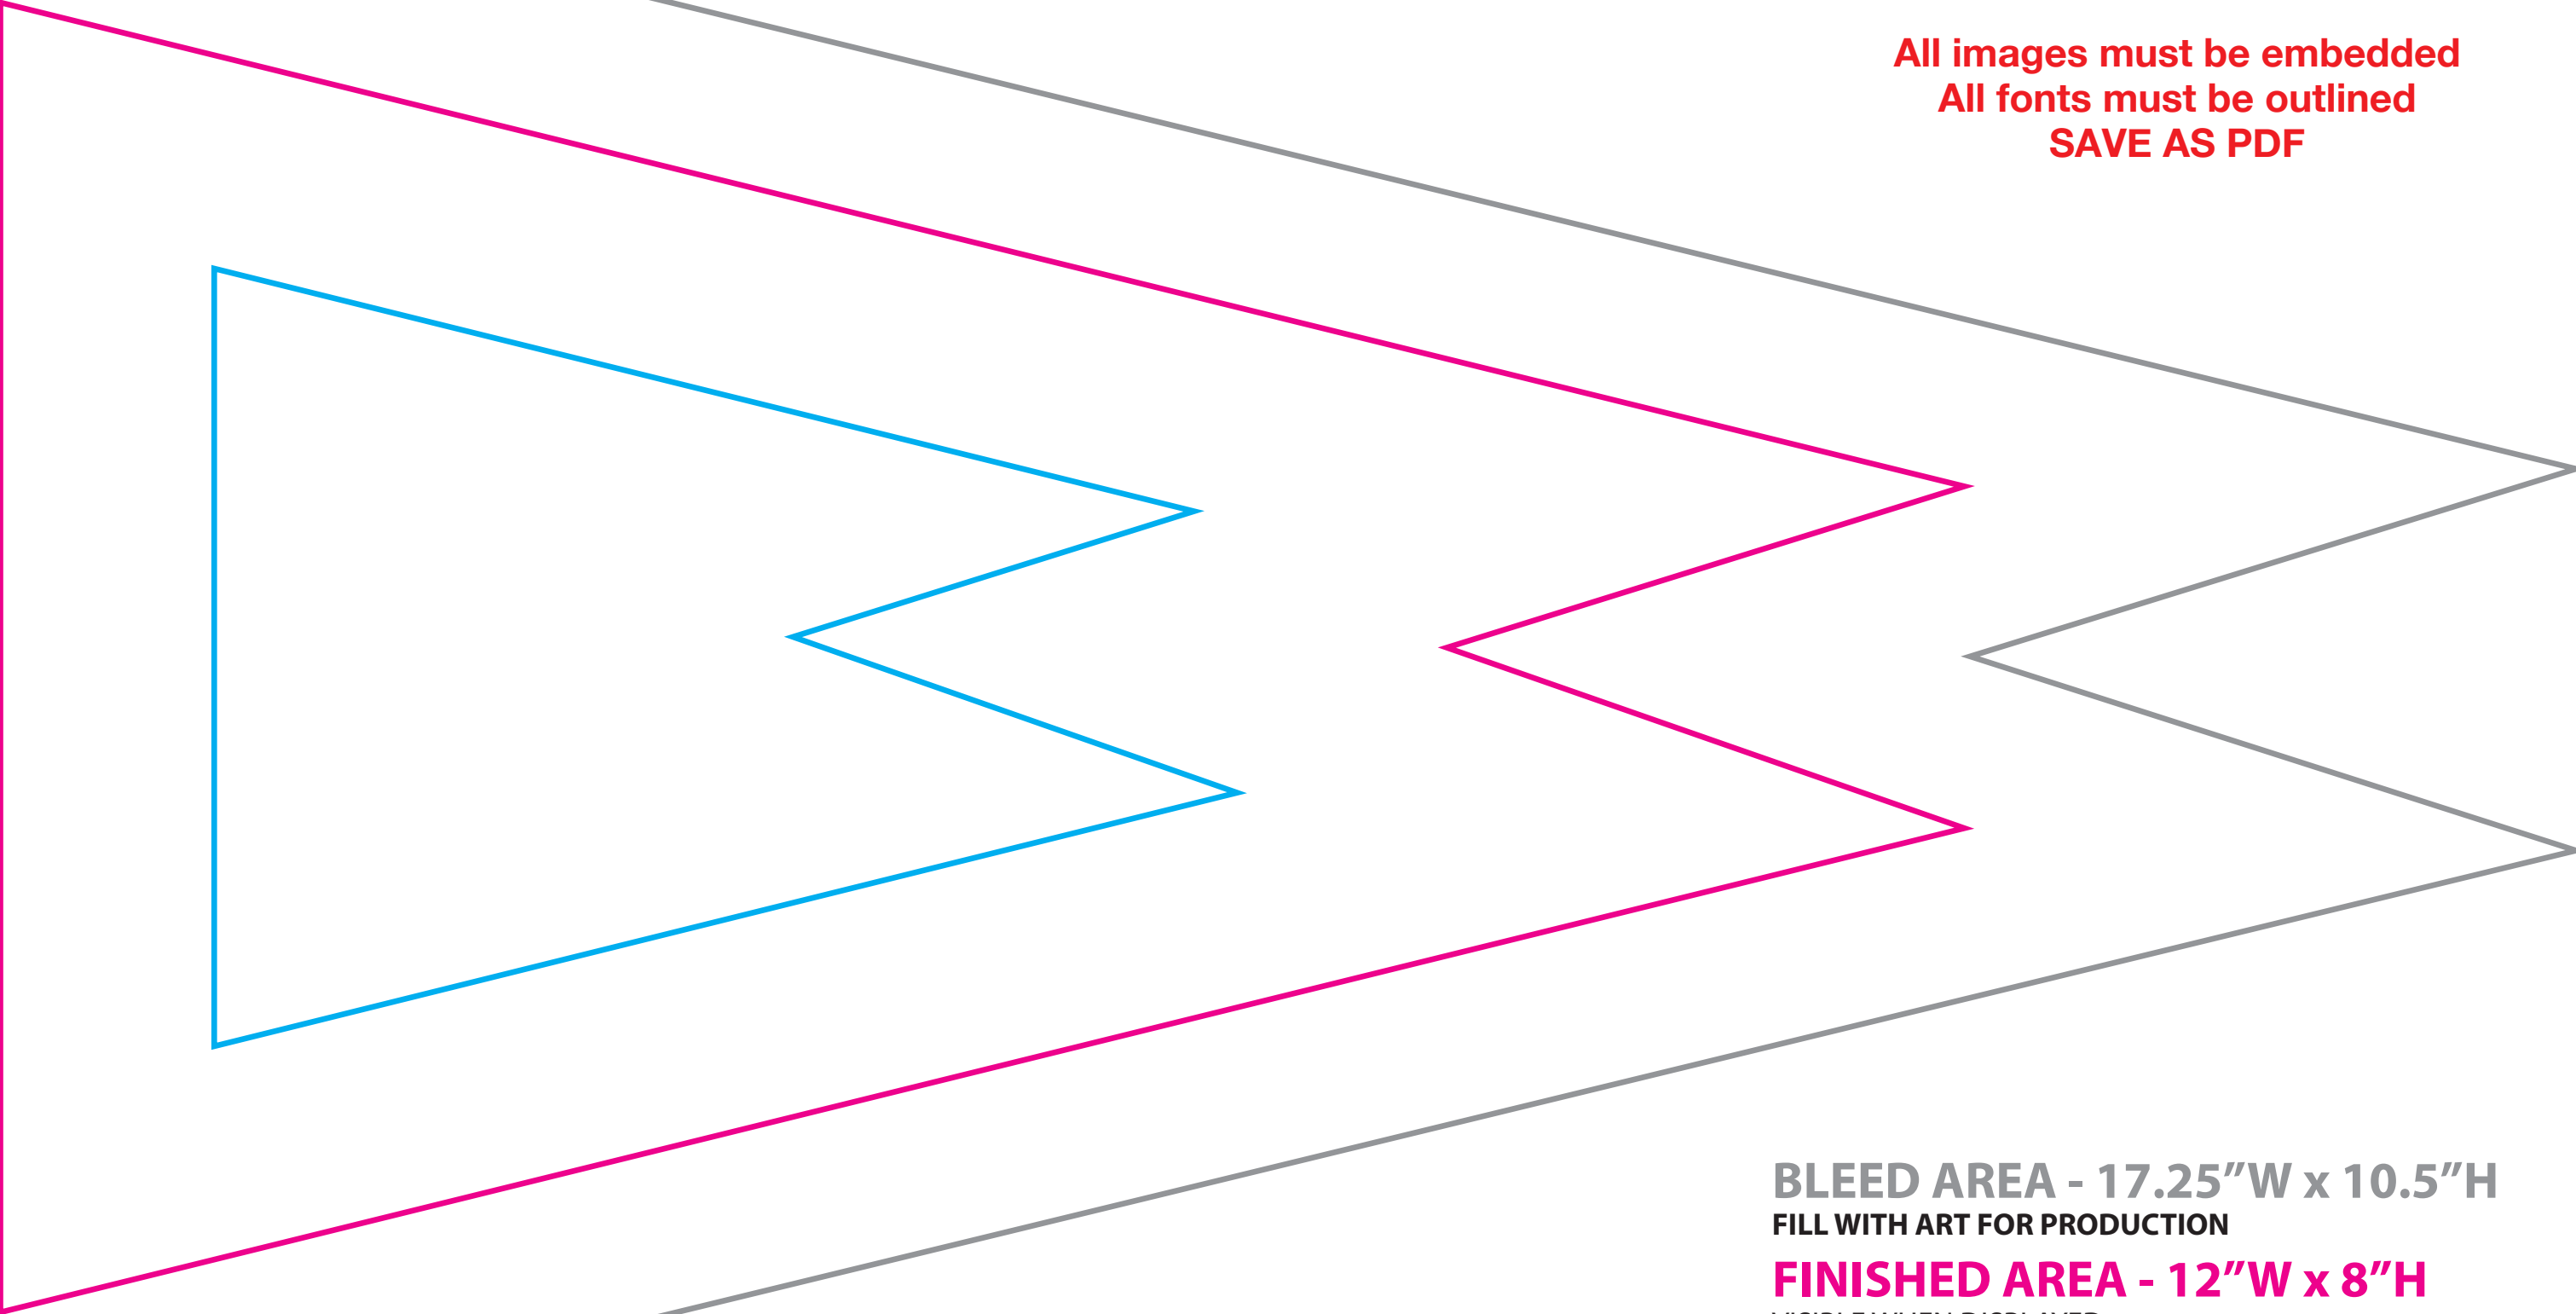

**PLEASE DELETE THIS LAYER  
BEFORE SAVING**

**All images must be embedded  
All fonts must be outlined  
SAVE AS PDF**

**BLEED AREA - 17.25"W x 10.5"H**  
FILL WITH ART FOR PRODUCTION

**FINISHED AREA - 12"W x 8"H**  
VISIBLE WHEN DISPLAYED

**SAFE AREA - 6.25"W x 4.75"H**  
KEEP IMPORTANT TEXT/LOGOS WITHIN THIS AREA