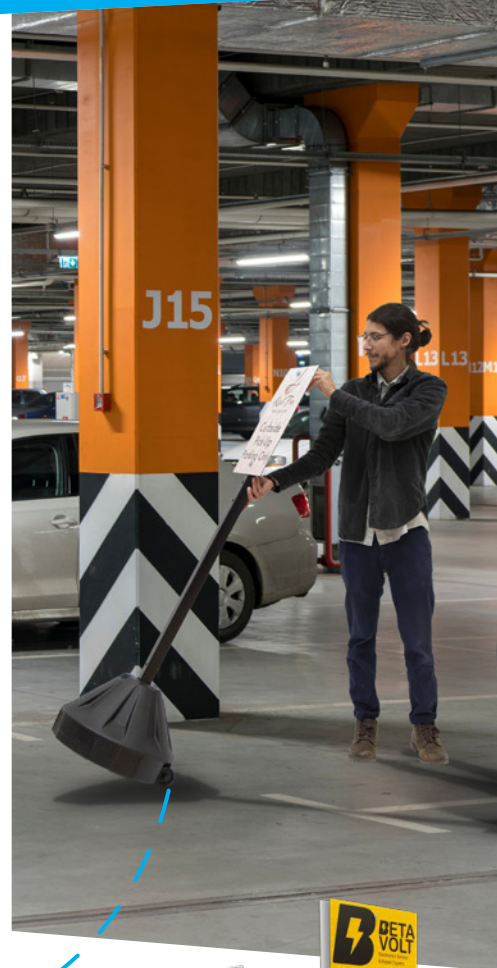

ROVER

PORTABLE SIGN POST

greet & guide your guests

3 DAY
LEAD TIME
AFTER FINAL PROOF APPROVAL

NEW
PRODUCT

ROVER PORTABLE SIGN POST

The best addition to your curbside or parking lot directs your customers where they need to be.

- Artwork is printed on aluminum composite
- Square post attaches flush to sign
- Sign is printed single-sided; double-sided kits include two signs
- 60" base can be filled with 60-80 lbs. of silica sand for additional stability; 72" base can be filled with 150-180 lbs.
- Wrench needed for assembly (not included)

Rover Portable Sign Post

Item #	Description	1	2-5	6-11	12-24
264500	60" Single-Sided Kit	225.10	216.50	207.80	201.00
264501	60" Double-Sided Kit	259.25	251.75	239.75	234.00
264505	72" Single-Sided Kit	290.50	279.25	268.00	259.25
264506	72" Double-Sided Kit	330.25	320.25	305.25	298.00

Production Lead Time: 3 days after final proof approval

Relocate sign easily with durable wheeled plastic base.

Strong plastic post is reinforced with center cross bars.

Secure base and sign(s) with hardware. Wrench not included.