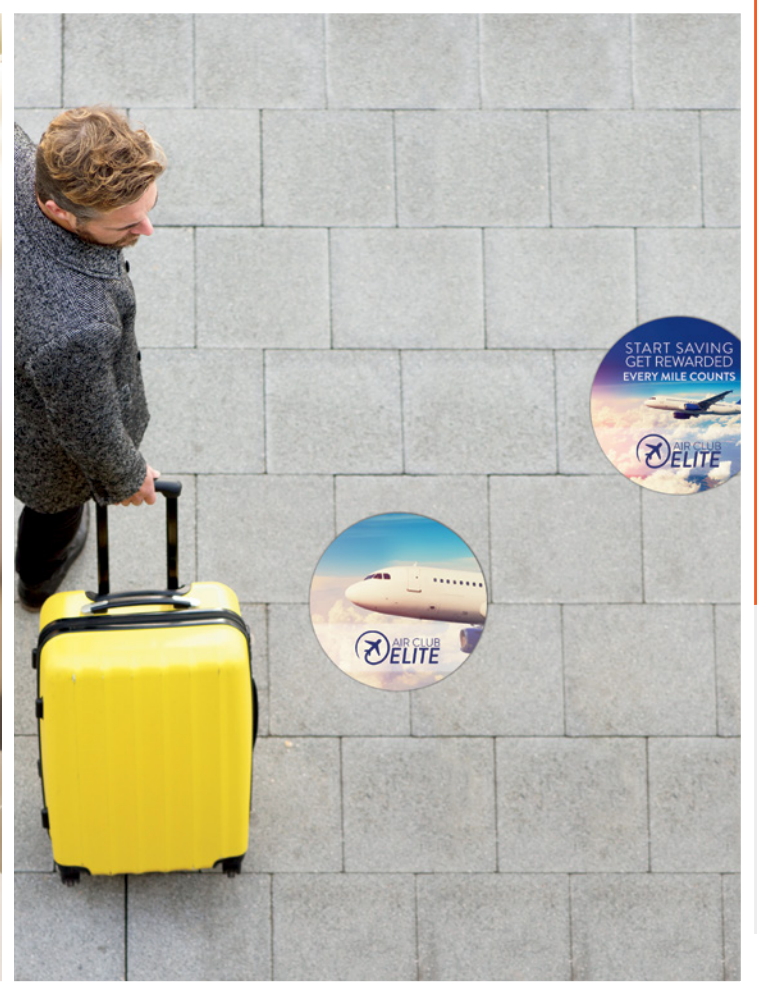

12" & 18" CIRCLES

encourage requested distancing with these circle-shaped decals

INDOOR SURFACE GRIP

This temporary floor or wall decal works on a variety of surface types, even carpet.

- Textured matte vinyl with fabric backing and solvent acrylic adhesive
- Rounded corners for a finished look
- Easy to apply and remove
- Different artwork can be applied to each circle
- One-year warranty when used on walls; 30-day warranty when used on floors
- Certified slip resistant (UL410)
- Custom sizes and shapes available (call for quote; restrictions may apply)

Indoor Surface Grip

Item #	Description	Product Wt.	1	2-5	6-11	12-24
259069	12" Circle (Set of 3)	0.05 lb.	50.35	48.85	47.35	45.80
259089	12" Circle (Set of 6)	0.1 lb.	97.65	94.70	91.80	88.85
259068	18" Circle (Set of 6)	0.2 lb.	124.60	120.90	117.10	113.40

USD MSRP (C)

Production Lead Time: 3 days from final proof approval

OUTDOOR SURFACE TAC

Designed for walkable and drivable surfaces, Surface Tac is perfect for outdoor use.

- Artwork is printed on durable, no-tear and scratch-resistant high-tack surface film
- Rounded corners for a finished look
- Certified slip resistant (ASTM D-2047)
- Different artwork can be applied to each circle
- Custom sizes and shapes available (call for quote; restrictions may apply)