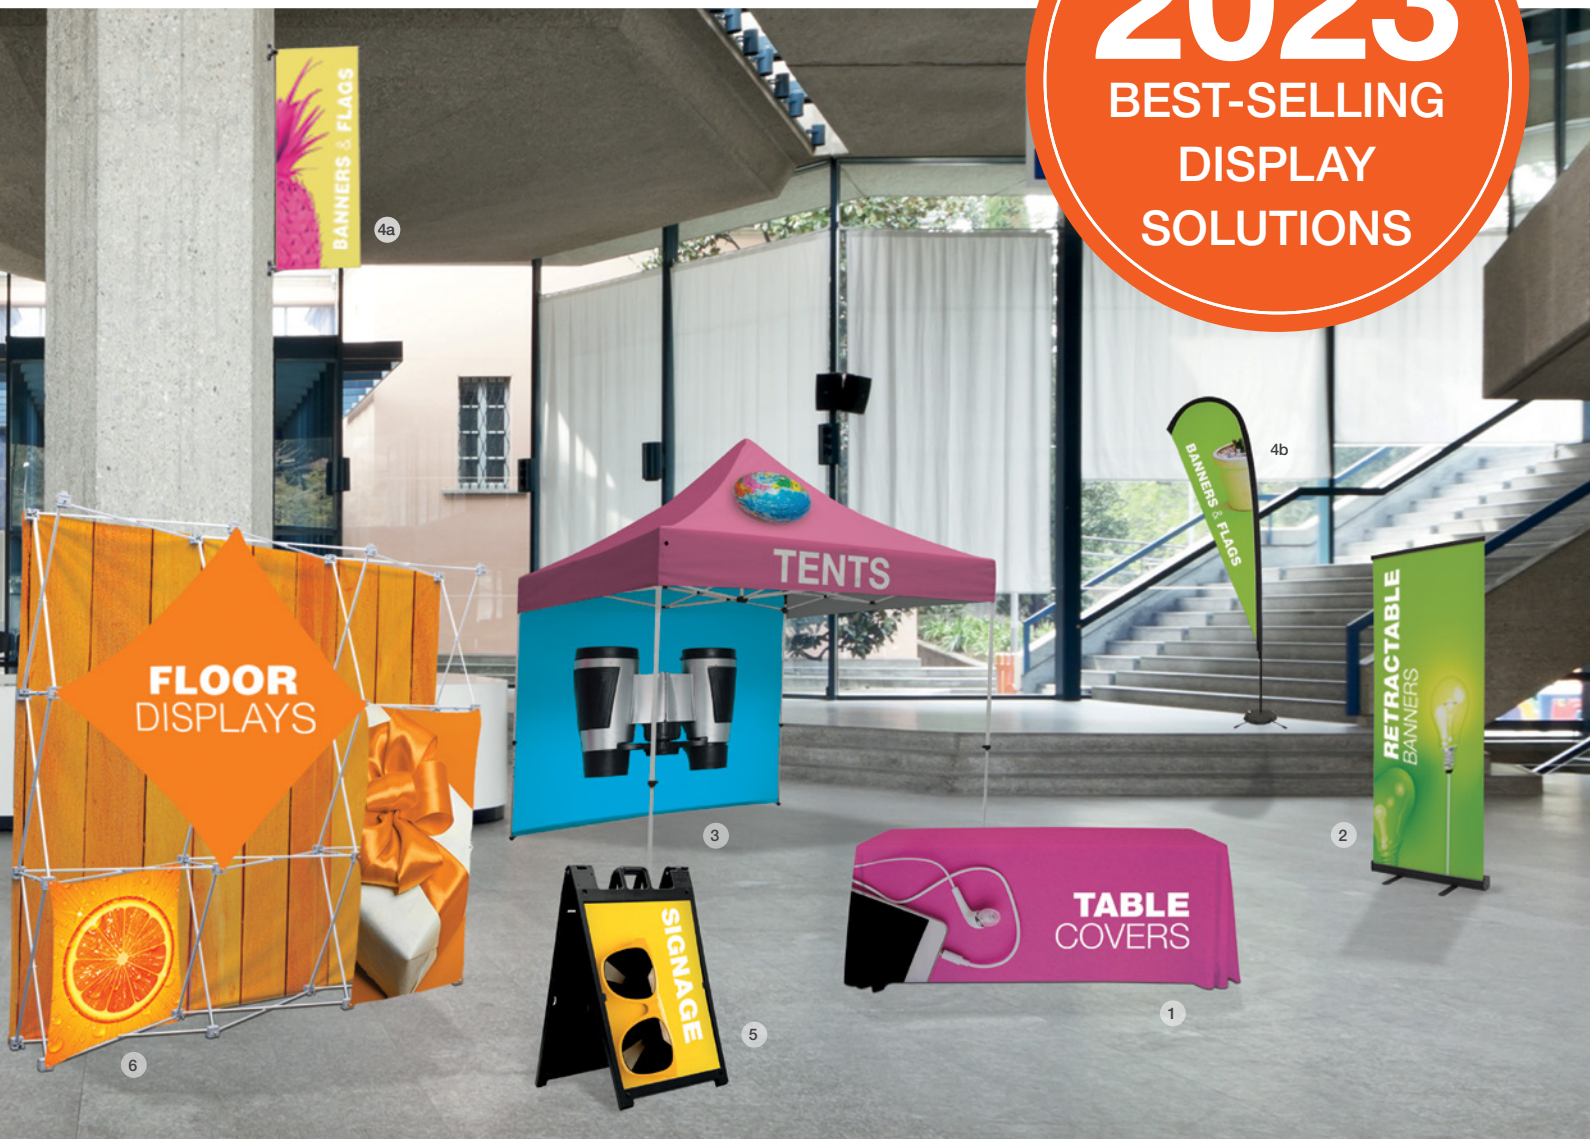

# THESE PRODUCTS ARE TIMELESS.

**2023**  
BEST-SELLING  
DISPLAY  
SOLUTIONS

1. Standard Table Throw 2. Economy Retractor 3. Deluxe Tent  
4a. Boulevard Banner 4b. Premium Teardrop Sail Sign  
5. Signicade Deluxe 6. Deluxe GeoMetrix

## 1. TABLE COVERS

A simple solution for showcasing your brand.

## 2. RETRACTABLE BANNERS

Big on the show floor; small in storage.

## 4. BANNERS & FLAGS

Promotion made simple, indoors and out.