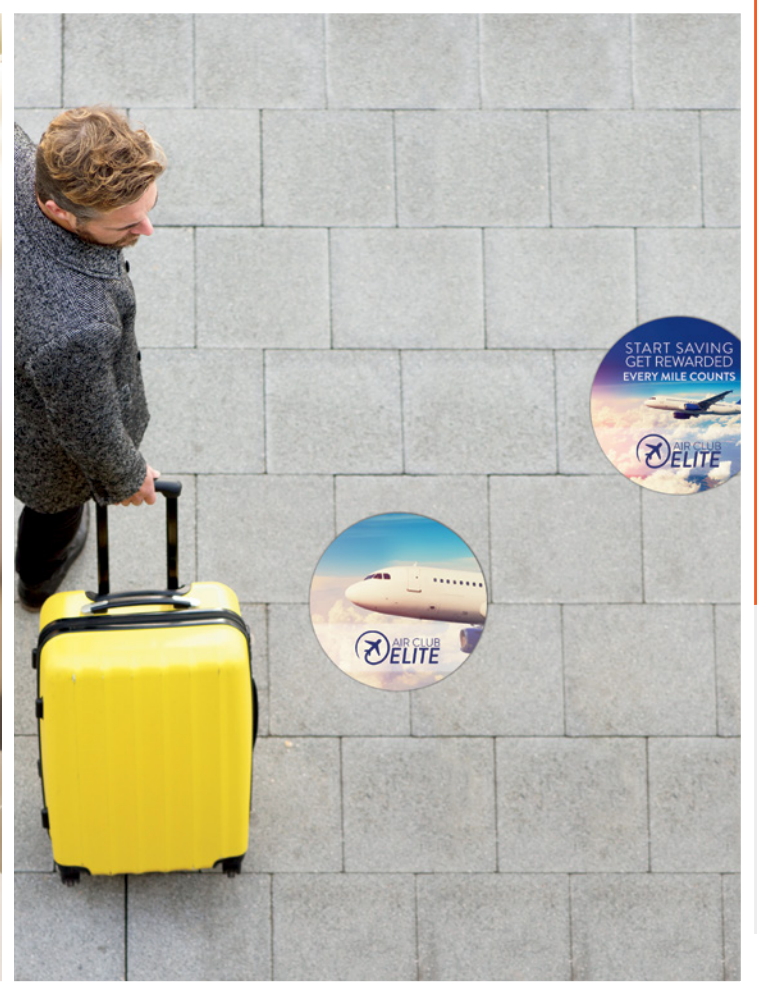

12" & 18" CIRCLES

encourage requested distancing with these circle-shaped decals

INDOOR SURFACE GRIP

This temporary floor or wall decal works on a variety of surface types, even carpet.

- Textured matte vinyl with fabric backing and solvent acrylic adhesive
- Rounded corners for a finished look
- Easy to apply and remove
- Different artwork can be applied to each circle
- One-year warranty when used on walls; 30-day warranty when used on floors
- Certified slip resistant (UL410)
- Custom sizes and shapes available (call for quote; restrictions may apply)

Indoor Surface Grip

Item #	Description	Product Wt.	1	2-5	6-11	12-24
259069	12" Circle (Set of 3)	0.05 lb.	70.49	68.39	66.29	64.12
259089	12" Circle (Set of 6)	0.1 lb.	136.71	132.58	128.52	124.39
259068	18" Circle (Set of 6)	0.2 lb.	174.44	169.26	163.94	158.76

CAD MSRP (C)

Production Lead Time: 3 days from final proof approval

OUTDOOR SURFACE TAC

Designed for walkable and drivable surfaces, Surface Tac is perfect for outdoor use.

- Artwork is printed on durable, no-tear and scratch-resistant high-tack surface film
- Rounded corners for a finished look
- Certified slip resistant (ASTM D-2047)
- Different artwork can be applied to each circle
- Custom sizes and shapes available (call for quote; restrictions may apply)