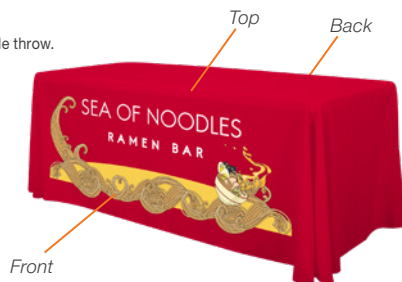

Product is covered by a one-year warranty.

MAXIMIZE THE IMPACT OF YOUR MESSAGE

FULL-COLOR FRONT ONLY

A full-color design imprinted on the front of the table throw.

- Graphic can range in complexity from a simple one-color design to a detailed full-color design
- Vector and raster art accepted
- Available in stock fabric colors only
- Artwork is printed on front only
- Maximum artwork size requirements apply
- Offers a large maximum imprint area for more graphic coverage
- Fold and store in included poly bag

FULL-COLOR FULL-BLEED

Covers the entire table throw with vibrant, full-color graphics.

- Ideal for complex designs, photographic images, or art with gradients
- Vector and raster art accepted
- Art is dye sublimated on white fabric only
- Full-color artwork can be printed across the entire throw
- No artwork size restrictions
- Fold and store in included poly bag