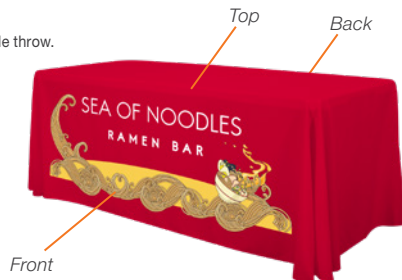

### FULL-COLOR FRONT ONLY

A full-color design imprinted on the front of the table throw.

- Graphic can range in complexity from a simple one-color design to a detailed full-color design
- Vector and raster art accepted
- Available in stock fabric colors only
- Artwork is printed on front only
- Maximum artwork size requirements apply
- Offers a large maximum imprint area for more graphic coverage
- Fold and store in included poly bag