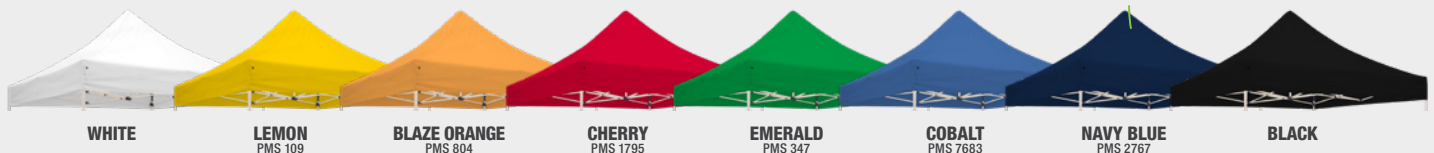

3浬 Beaufort Wind Rating: Select products have been rated on the Beaufort Wind Scale. See rating icon underneath the product name. Wind ratings were determined utilizing all available securing/stabilizing options sold with or offered for the product. Review the Beaufort Scale on page 211 in our 2024 Product Guide for additional details.
Disclaimer: Wind rating conducted in a controlled environment. Outdoor products should be taken down if bad weather is likely. Wind gusts and heavy rain could reduce the wind resistance of these products.

Full-color imprint and dye sublimated canopies have a one-year warranty.

UV-printed canopies have a three-year warranty.

Constructed of durable 600 denier polyester.

Flame retardant certified for exhibit hall use.

Stock throw colors closely align with stock tent colors; excludes Blaze Orange.

10' CANOPY STOCK COLORS

PMS colors are for reference only and may vary slightly from actual color.

SHOWDOWNDISPLAYS.COM · INFO@SHOWDOWNDISPLAYS.COM

ASI: 87188 PPAI: 254687 SAGE: 67383 UPIC: SHOWDOWN