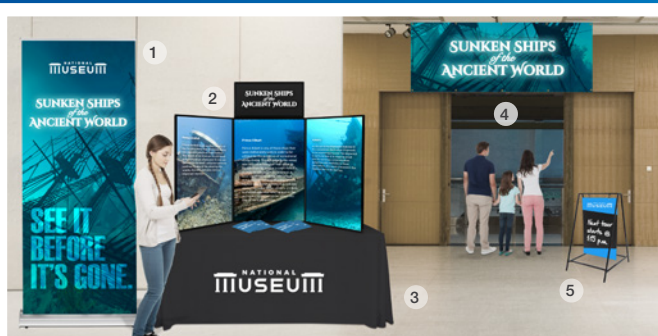

ADVERTISE

1. Deluxe Pro Retractor
2. Fast Trak
3. Premium Table Throw
4. Vinyl Banner
5. Swing A-Frame