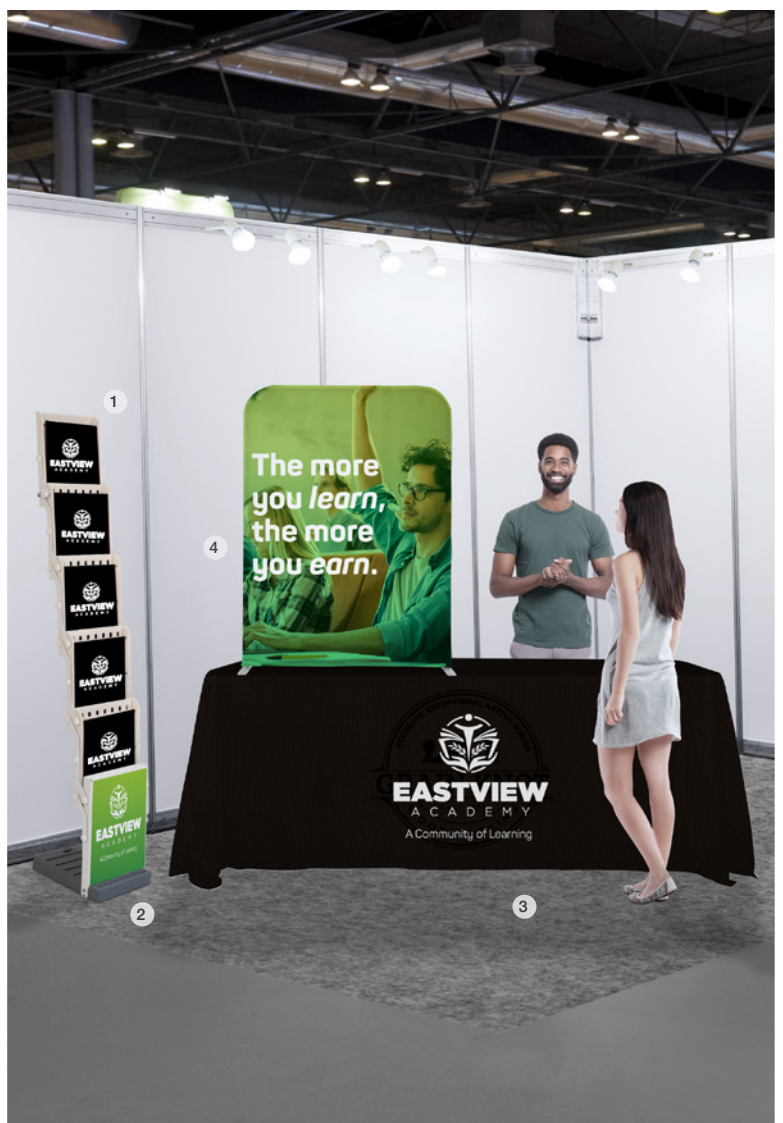

EDUCATION

1. Journey SEG 2. Journey SEG 90° Connector Set
 3. Journey SEG Bridge Connector Set 4. Value Wall-Mount SEG
 5. Impress Lite A-Frame

MAXIMIZE YOUR IMPACT

with promotional displays

- **SELL** tickets for sporting events by setting up a portable booth
- **ATTRACT** new students at fairs and events
- **CREATE** a space for educational speakers to meet with students
- **ADVERTISE** a new museum exhibit

CREATE

1. EuroFit Straight Wall
2. UltraFit Curve Table Throw
3. EuroFit Mini Display
4. Value Razor Sail Sign

SELL

1. Deluxe Tent
2. Outdoor Fitted Table Throw
3. Streamline Teardrop Sail Sign
4. Deluxe Signicade Chalkboard

ATTRACT

1. Easy View Display
2. Easy View Decal
3. Enviro Pro Table Throw
4. EuroFit Tabletop Straight Wall

ADVERTISE

1. Deluxe Pro Retractor
2. Fast Trak
3. Premium Table Throw
4. Vinyl Banner
5. Swing A-Frame