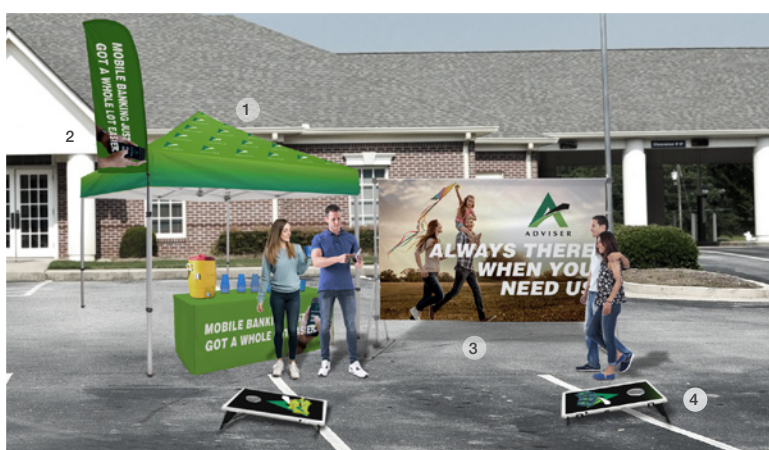

FINANCIAL

1. EuroFit Banner Display 2. Floor Hugger
3. Micro Teardrop Sail Sign

**MAXIMIZE
YOUR IMPACT**
with promotional displays

- **PROMOTE** a new banking app
- **ENGAGE** the community by hosting a gala
- **ACTIVATE** prospective customers for new credit services
- **ATTRACT** new members with an outdoor event

SHOWDOWNDISPLAYS.COM

ASI: 87188 PPAI: 254687 SAGE: 67383 UPIC: SHOWDOWN

Showdown[®]
DISPLAYS

ENGAGE

1. Premium Table Throw
2. Over-the-Top Short Back Wall Display
3. EuroFit Mini Display

ACTIVATE

1. EuroFit Straight Wall
2. Over-the-Top Header Display
3. Enviro Pro Table Throw
4. Selfie Frame

ATTRACT

1. Elite Tent
2. Value Blade Sail Sign with Sail Sign Mount
3. Headliner Banner Display
4. Bag Toss

PROMOTE

1. Elite Razor Sail Sign
2. Vinyl Banner
3. Signcade Deluxe A-Frame