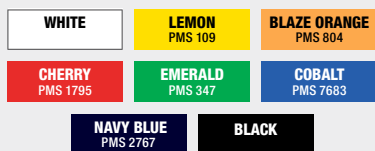

## 10' Omni Tent

Item #	Description	1	2-5	6-11	12-24
241271	Full-Color Imprint Kit (1 Location)	940.00	921.00	902.50	874.00
241272	Full-Color Imprint Kit (2 Locations)	1025.00	1005.00	984.00	953.00
241274	Full-Color Imprint Kit (4 Locations)	1210.00	1186.00	1162.00	1125.00
241279	Dye Sublimation Kit	1400.00	1372.00	1344.00	1302.00
241425	UV-Printed Kit	1875.00	1838.00	1800.00	1744.00
USD MSRP (C)					

## 10' Canopy Stock Colors

PMS colors are for reference only and may vary slightly from actual color.