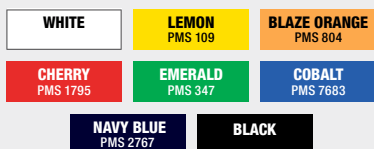

10' Omni Tent

Item #	Description	1	2-5	6-11	12-24
241271	Full-Color Imprint Kit (1 Location)	1316.00	1289.40	1263.50	1223.60
241272	Full-Color Imprint Kit (2 Locations)	1435.00	1407.00	1377.60	1334.20
241274	Full-Color Imprint Kit (4 Locations)	1694.00	1660.40	1626.80	1575.00
241279	Dye Sublimation Kit	1960.00	1920.80	1881.60	1822.80
241425	UV-Printed Kit	2625.00	2573.20	2520.00	2441.60

CAD MSRP (C)

Product Size	Imprint Graphic Size	Full-Bleed Graphic Size	Product Wt.
119.5"W x 115.25"H x 126.875"D	Peak: 44"W x 24"H; Valance: 60"W x 8"H	View Online Template	52.5 lbs.

Production Lead Time: 4 days for full-color imprint / 7 days for dye sublimation / 10 days for UV-printed after final proof approval

10' Canopy Stock Colors

PMS colors are for reference only and may vary slightly from actual color.

Kit Includes:

Soft Case

Stake Kit

Easy-Glide Tent Feet allow the tent frame to slide on dirt and grass, preventing the legs from catching. US Patent #D760857