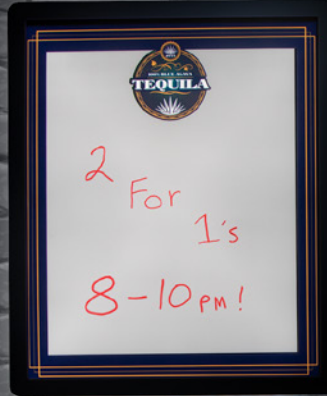

# LUXE GLO

glo outside the lines with these light-up displays

23"W X 18"H  
LUXE GLO EDGE

15"W X 18"H LUXE GLO  
MESSAGE BOARD

new!

23" ROUND LUXE GLO SIGN

23"W X 18"H RECTANGLE  
LUXE GLO SIGN

## LUXE GLO SIGN DISPLAYS

Light up your brand with these LED displays that will last for years.

- Available in two sizes
- Luxe Glo Sign is available in round and rectangular shapes
- Artwork is vibrantly printed on white polycarbonate
- Luxe Glo Message Board artwork spans the entire sign; red fluorescent marker included
- AC adaptor (standard 110 plug) included; plug-in cord is approximately 7.5' long
- UL listed
- Not eligible for Rush Service