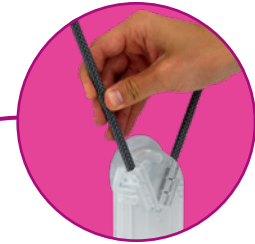

POWER GRIP SIGN

a window display that really stands out

HOOK IT

Banner attaches using clear, low-profile grommets.

SIMPLE SETUP

Easy, tool-free assembly.

THIS STUFF IS TOUGH!

Your artwork will be printed on Titan™ 13 oz. scrim vinyl.

POWERFUL GRIP

Suction cups cling to any smooth glass surface.

DISPLAY OUTSIDE

Recommended for use in wind speeds under 20 mph; product should be taken inside if bad weather is likely.

Power Grip Sign

Item #	Description	1	2-5	6-11	12-24
263280	Kit	50.00	49.00	47.60	46.00
Kit Includes: Hardware, Banner and Carry Pouch					USD MSRP (C)