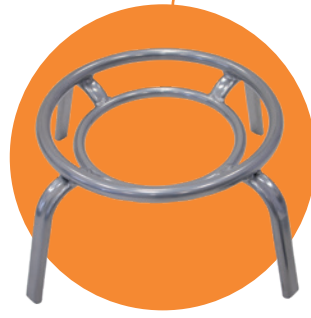

## SIT HAPPY

Anti-burst exercise ball offers comfort and encourages good posture.

## FABRIC COVER

Dye sublimated, foam-backed polyester graphic cover keeps you comfy.

## STABLE BASE

Steel frame supports the ball and prevents it from rolling.