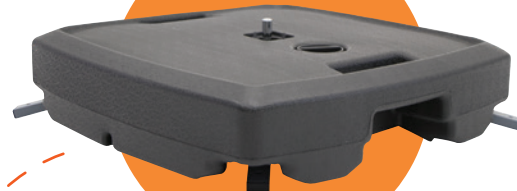

TURN UP THE BASE

introducing two new base options for sail signs

Base with plug-in cord

Kit includes graphic topper constructed of 4 mm corrugated plastic.

MOTORIZED SPINNER BASE

This automated base slowly rotates to bring attention to your sail sign.

- Sturdy steel base plate with high-gloss black enamel finish
- A handle cutout in the base makes it easy to move
- Smooth, quiet operation
- Six rotations per minute (RPM)
- 2,000 hours of run life
- Indoor use only
- Compatible with sail signs up to 10.5' tall
- Sail sign sold separately

BALLAST BLOCK

Function meets form in this hefty combo. The ballast block keeps your sail sign stable while the skirt lets you add full-color artwork.

- Compatible with scissor and cross bases (sold separately) when used on flat, hard surfaces; indoors or out
- Ballast block is constructed of high-grade nylon polymer
- Ballast block holds 4.75 gallons of water (weighs 40 lbs. when filled with water)
- A molded handle makes it easy to move
- Sail sign sold separately