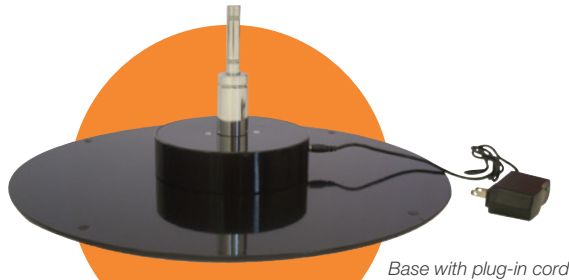

TURN UP THE BASE

introducing two new base options for sail signs

Base with plug-in cord

Kit includes graphic topper constructed of 4 mm corrugated plastic.

MOTORIZED SPINNER BASE

This automated base slowly rotates to bring attention to your sail sign.

- Sturdy steel base plate with high-gloss black enamel finish
- A handle cutout in the base makes it easy to move
- Smooth, quiet operation
- Six rotations per minute (RPM)
- 2,000 hours of run life
- Indoor use only
- Compatible with sail signs up to 10.5' tall
- Sail sign sold separately

BALLAST BLOCK

Function meets form in this hefty combo. The ballast block keeps your sail sign stable while the skirt lets you add full-color artwork.

- Compatible with scissor and cross bases (sold separately) when used on flat, hard surfaces; indoors or out
- Ballast block is constructed of high-grade nylon polymer
- Ballast block holds 4.75 gallons of water (weighs 40 lbs. when filled with water)
- A molded handle makes it easy to move
- Sail sign sold separately